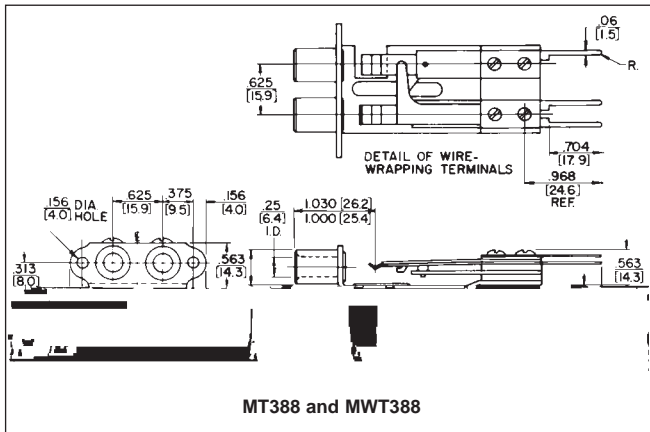

1/4" LONG FRAME TELEPHONE TWIN JACKS

SCHEMATIC CIRCUITS

MT388 and MWT388

MT389 and MWT389

DIMENSIONS ARE FOR REFERENCE ONLY $\frac{\text{Inch}}{\text{(mm)}}$

NOTE: Contact your Switchcraft Representative for price and delivery.