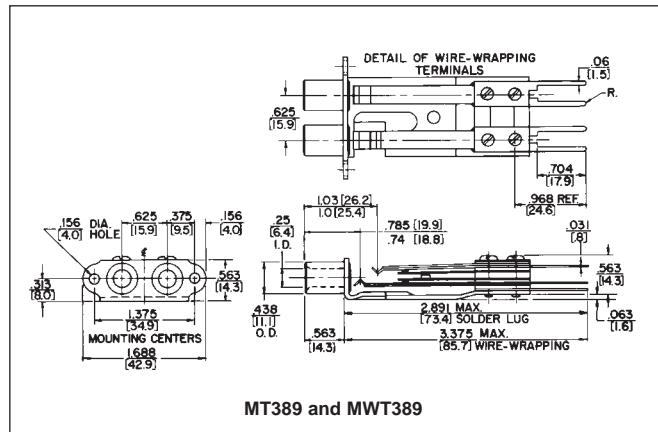

1/4" LONG FRAME TELEPHONE TWIN JACKS

SCHEMATIC CIRCUITS

MT388 and MWT388

MT389 and MWT389

DIMENSIONS ARE FOR REFERENCE ONLY $\frac{\text{Inch}}{\text{(mm)}}$

NOTE: Contact your Switchcraft Representative for price and delivery.